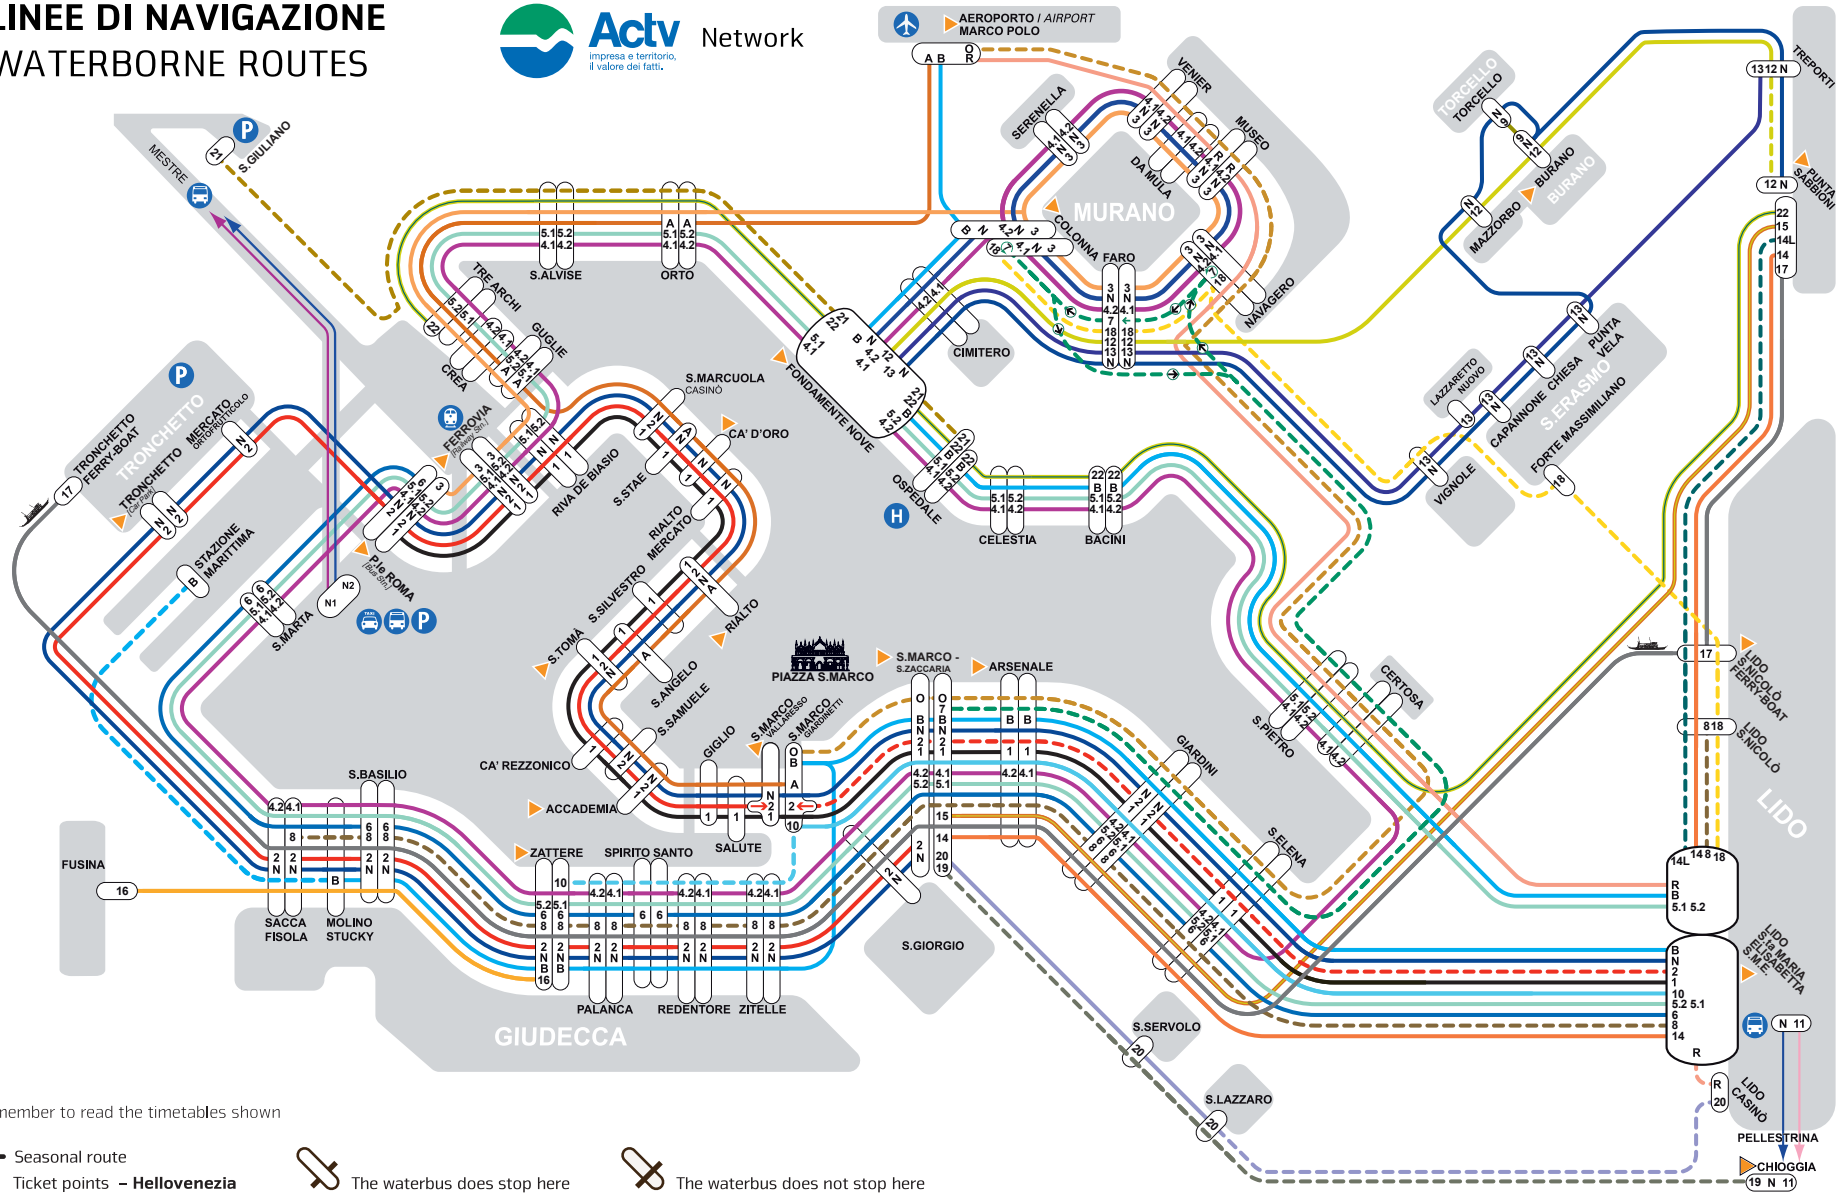

LINEE DI NAVIGAZIONE WATERBORNE ROUTES

Remember to read the timetables shown

--- Seasonal route
▶ Ticket points - Hellovenezia

📌 The waterbus does stop here

📌 The waterbus does not stop here

- 1
- 2
- 3
- 4.1 4.2
- 5.1 5.2
- 6
- 7
- 8
- 9
- 10
- 11
- 12
- 13
- 14
- 14L
- 15
- 16
- 17
- 18
- 19
- 20
- 21
- 22

- N** LINEE NOTTURNE
NIGHT SERVICES
- A** = ALLAGUNA
ARANCIO
- B** = ALLAGUNA
BLU
- O** = ALLAGUNA
ORO
- R** = ALLAGUNA
ROSSA

BUY YOUR TICKETS FOR EVENTS IN VENICE AT THE HELLOVENEZIA TICKET POINTS

Informazioni / Information
: www.hellovenezia.com // www.actv.it
: call center (+39) 041 24.24